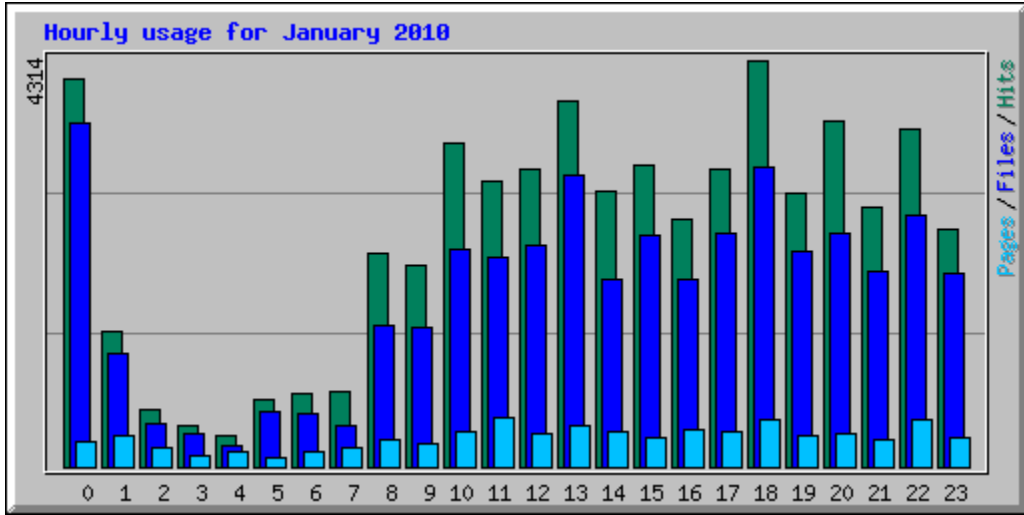

22	3790	6.46%	2995	6.81%	290	3.89%	82	3.05%	92	8.40%	76222	4.28%
23	1981	3.37%	1584	3.60%	322	4.32%	86	3.20%	58	5.30%	68682	3.86%
24	2257	3.84%	1829	4.16%	211	2.83%	67	2.49%	65	5.94%	67844	3.81%
25	1927	3.28%	1404	3.19%	287	3.85%	94	3.50%	64	5.84%	81696	4.59%
26	1578	2.69%	1185	2.69%	201	2.70%	75	2.79%	56	5.11%	74465	4.18%
27	2131	3.63%	1362	3.09%	192	2.58%	85	3.16%	75	6.85%	63365	3.56%
28	1292	2.20%	949	2.16%	195	2.62%	80	2.98%	68	6.21%	51159	2.87%
29	751	1.28%	598	1.36%	160	2.15%	63	2.34%	35	3.20%	31130	1.75%
30	890	1.52%	749	1.70%	191	2.56%	66	2.46%	43	3.93%	42186	2.37%
31	2279	3.88%	1927	4.38%	221	2.96%	92	3.42%	86	7.85%	96674	5.43%

Hourly Statistics for January 2010												
Hour	Hits			Files			Pages			KBytes		
	Avg	Total		Avg	Total		Avg	Total		Avg	Total	
0	132	4119	7.02%	117	3636	8.26%	8	272	3.65%	2935	90997	5.11%
1	46	1435	2.44%	38	1203	2.73%	10	324	4.35%	2011	62335	3.50%
2	19	599	1.02%	14	460	1.05%	6	201	2.70%	955	29591	1.66%
3	14	439	0.75%	11	353	0.80%	4	125	1.68%	690	21390	1.20%
4	10	322	0.55%	7	218	0.50%	4	151	2.03%	574	17788	1.00%
5	23	714	1.22%	18	584	1.33%	3	95	1.27%	800	24800	1.39%
6	25	775	1.32%	18	559	1.27%	4	151	2.03%	824	25542	1.44%
7	25	798	1.36%	14	446	1.01%	6	212	2.84%	985	30530	1.72%
8	73	2268	3.86%	48	1493	3.39%	9	283	3.80%	2476	76764	4.31%
9	69	2142	3.65%	47	1476	3.35%	7	234	3.14%	1881	58326	3.28%
10	110	3427	5.84%	74	2299	5.22%	11	363	4.87%	2650	82154	4.62%
11	97	3037	5.17%	71	2223	5.05%	16	515	6.91%	2031	62971	3.54%
12	101	3156	5.38%	75	2355	5.35%	11	346	4.64%	2947	91343	5.13%
13	124	3871	6.59%	99	3094	7.03%	14	446	5.98%	4509	139790	7.85%
14	94	2926	4.98%	64	1990	4.52%	11	369	4.95%	2768	85801	4.82%
15	102	3190	5.43%	78	2447	5.56%	9	305	4.09%	2786	86358	4.85%
16	84	2622	4.47%	64	1989	4.52%	12	398	5.34%	3094	95919	5.39%