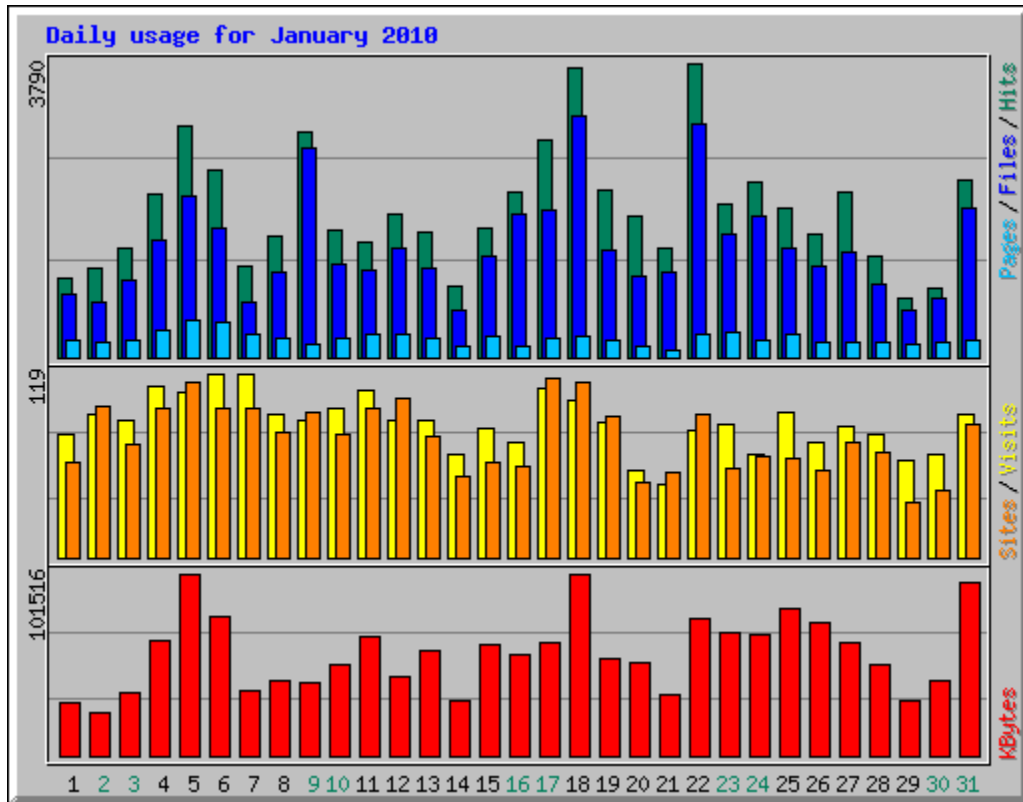

Usage Statistics for oriojd.org

Summary Period: January 2010

Generated 01-Feb-2010 00:52 PST

[\[Daily Statistics\]](#) [\[Hourly Statistics\]](#) [\[URLs\]](#) [\[Entry\]](#) [\[Exit\]](#) [\[Sites\]](#) [\[Countries\]](#)

Monthly Statistics for January 2010		
Total Hits	58703	
Total Files	44010	
Total Pages	7456	
Total Visits	2688	
Total KBytes	1779791	
Total Unique Sites	1095	
Total Unique URLs	2897	
	Avg	Max
Hits per Hour	78	2274
Hits per Day	1893	3790
Files per Day	1419	3094
Pages per Day	240	468
Visits per Day	86	119
KBytes per Day	57413	101516
Hits by Response Code		
Code 200 - OK	44010	
Code 206 - Partial Content	495	
Code 301 - Moved Permanently	15	
Code 304 - Not Modified	11838	
Code 404 - Not Found	2331	
Code 405 - Method Not Allowed	13	
Code 416 - Requested Range Not Satisfiable	1	