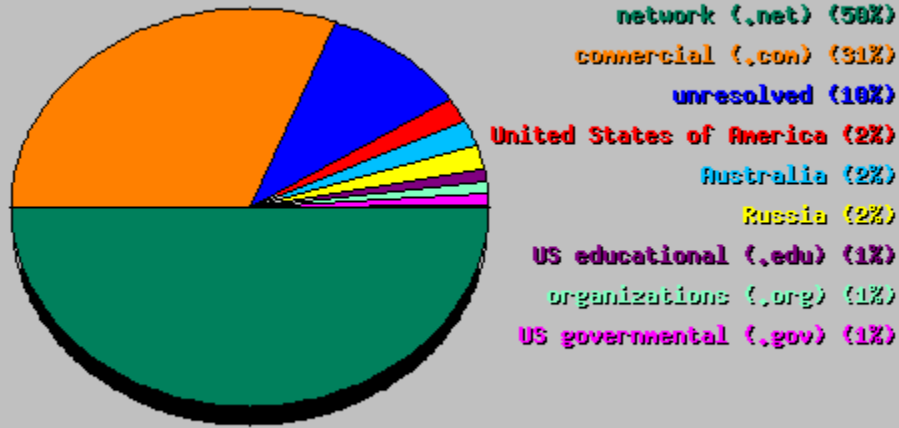

Usage by Country for January 2010

Top 23 of 23 Total Countries

#	Hits		Files		KBytes		Country
1	29310	49.93%	21652	49.20%	926248	52.04%	network (.net)
2	18029	30.71%	15035	34.16%	553186	31.08%	commercial (.com)
3	5936	10.11%	3976	9.03%	139919	7.86%	unresolved
4	1217	2.07%	843	1.92%	21638	1.22%	United States of America
5	1075	1.83%	1047	2.38%	41581	2.34%	Australia
6	951	1.62%	290	0.66%	29919	1.68%	Russia
7	823	1.40%	532	1.21%	28325	1.59%	US educational (.edu)
8	411	0.70%	357	0.81%	9826	0.55%	organizations (.org)
9	306	0.52%	208	0.47%	8795	0.49%	US governmental (.gov)
10	215	0.37%	215	0.49%	6225	0.35%	US Military (.mil)
11	215	0.37%	191	0.43%	7981	0.45%	Brazil
12	89	0.15%	47	0.11%	921	0.05%	Japan
13	44	0.07%	43	0.10%	2427	0.14%	New Zealand
14	41	0.07%	40	0.09%	2282	0.13%	India
15	18	0.03%	15	0.03%	87	0.00%	Germany
16	6	0.01%	4	0.01%	124	0.01%	Italy
17	4	0.01%	2	0.00%	15	0.00%	Seychelles
18	3	0.01%	2	0.00%	14	0.00%	Netherlands
19	3	0.01%	3	0.01%	215	0.01%	Singapore
20	3	0.01%	3	0.01%	62	0.00%	Ukraine
21	2	0.00%	0	0.00%	1	0.00%	information (.info)
22	1	0.00%	0	0.00%	0	0.00%	Hungary
23	1	0.00%	0	0.00%	0	0.00%	Poland